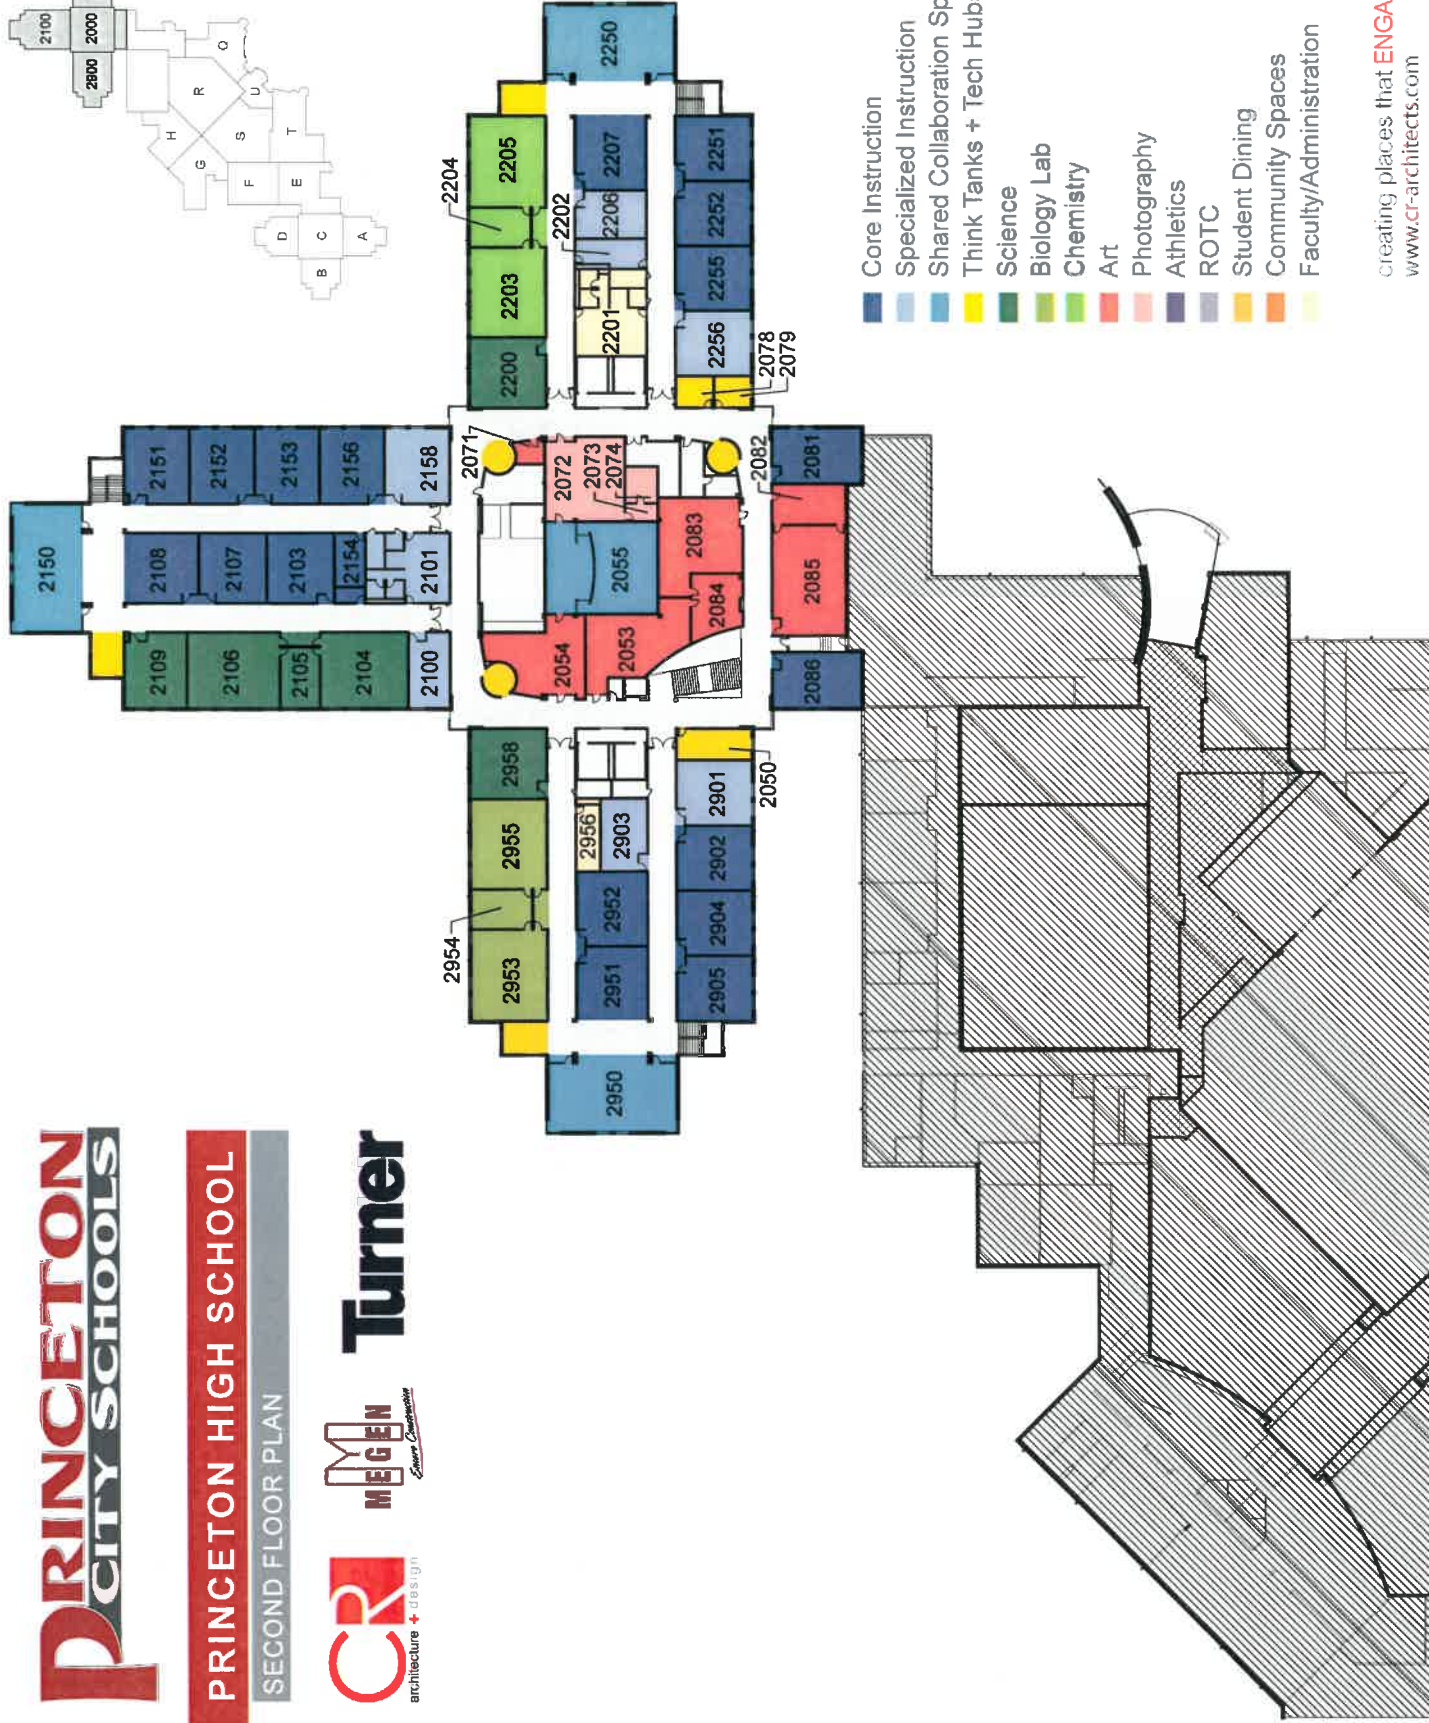

PRINCETON CITY SCHOOLS

PRINCETON HIGH SCHOOL

FIRST FLOOR PLAN

- Core Instruction
- Specialized Instruction
- Shared Collaboration Spaces
- Think Tanks + Tech Hubs
- Science
- Biology Lab
- Chemistry
- Art
- Photography
- Athletics
- ROTC
- Student Dining
- Community Spaces
- Faculty/Administration

creating places that **ENGAGE**
www.cf-architects.com

- Core Instruction
- Specialized Instruction
- Shared Collaboration Spaces
- Think Tanks + Tech Hubs
- Science
- Biology Lab
- Chemistry
- Art
- Photography
- Athletics
- ROTC
- Student Dining
- Community Spaces
- Faculty/Administration